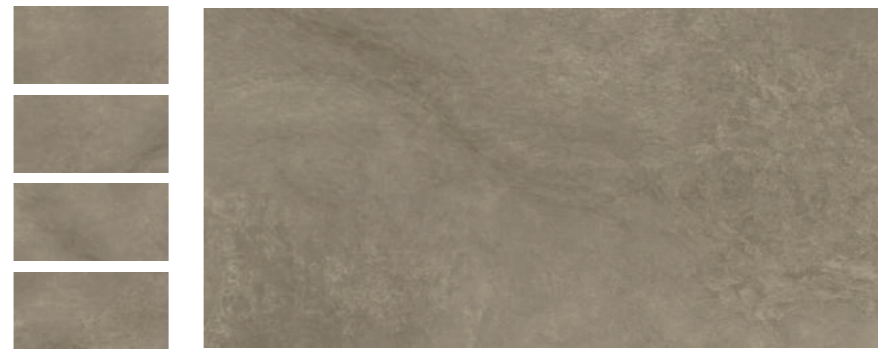

BARI

Bari Cream

Bari Clay

Bari Taupe

Formats

60X120

BARI CLAY

■ Matt | X0