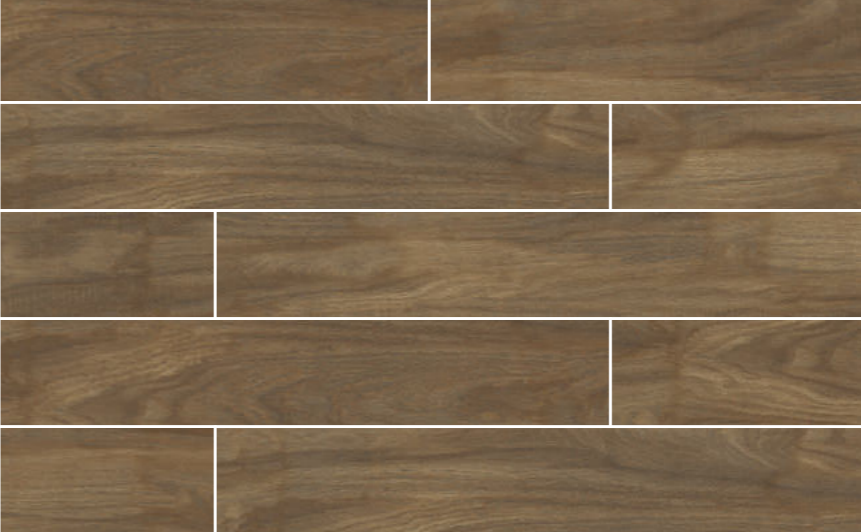

Forestwood Drancy