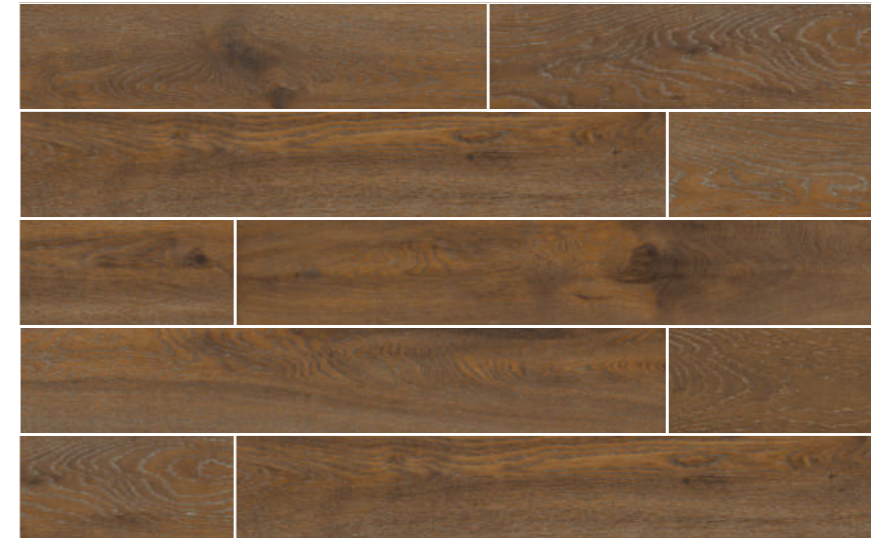

20X120 FORESTWOOD ARLES

Forestwood Arles

Formats

■ Matt | Y1

20X120 FORESTWOOD CLICHY

Forestwood Clichy

Formats

■ Matt | Y2