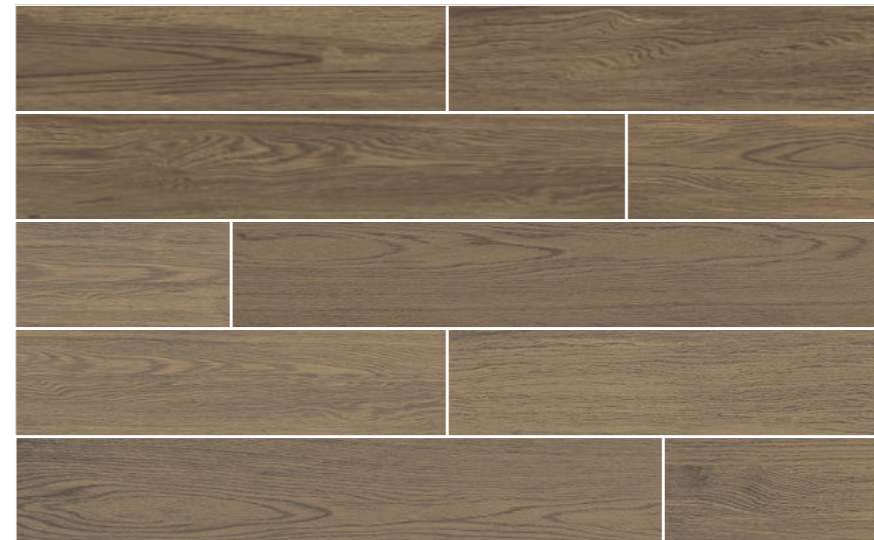

20X120 FORESTWOOD ARLES

Forestwood Arles

Formats

■ Matt | Y1

20X120 FORESTWOOD CLICHY

Forestwood Clichy

Formats

■ Matt | Y2