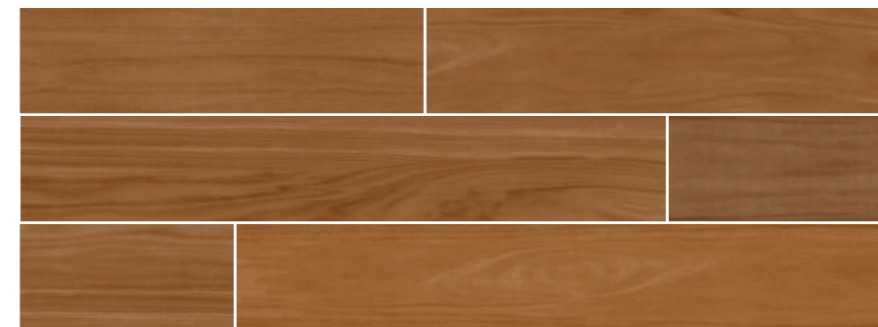

20X120

BELFORT OAK

WOOD
COLLECTION

BELFORT

Belfort Maple

Belfort Pine

Belfort Oak

Belfort Wenge

Formats

20x120cm

■ Matt | Y1