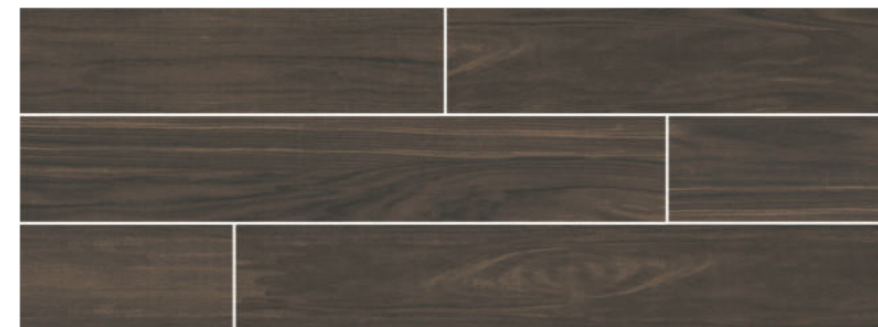

20X120

BELFORT OAK

WOOD
COLLECTION

BELFORT

Belfort Maple

Belfort Pine

Belfort Oak

Belfort Wenge

Formats

20x120cm

■ Matt | Y1