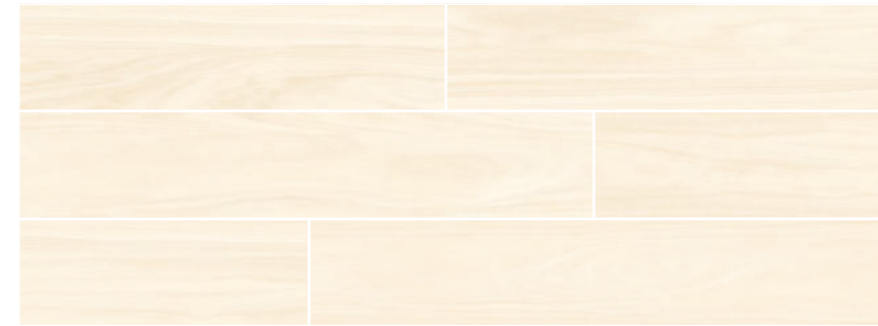

20X120

BELFORT OAK

WOOD
COLLECTION

BELFORT

Belfort Maple

Belfort Pine

Belfort Oak

Belfort Wenge

Formats

20x120cm

■ Matt | Y1