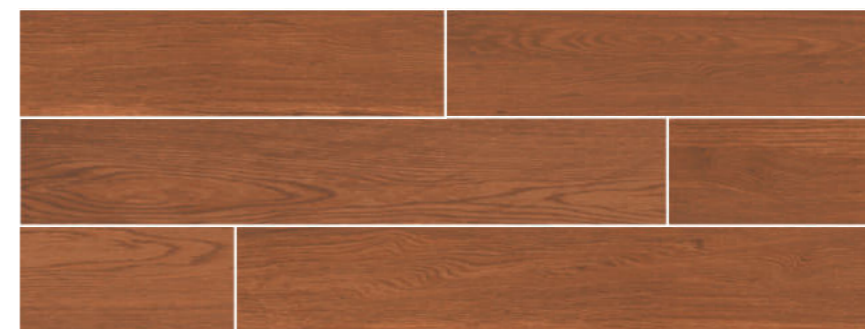

20X120

ARLES CHERRY

Arles Bianco

Arles Birch

Arles Cherry

Arles Walnut

Arles Wenge

WOOD
COLLECTION

ARLES

Formats

■ Matt | Y1