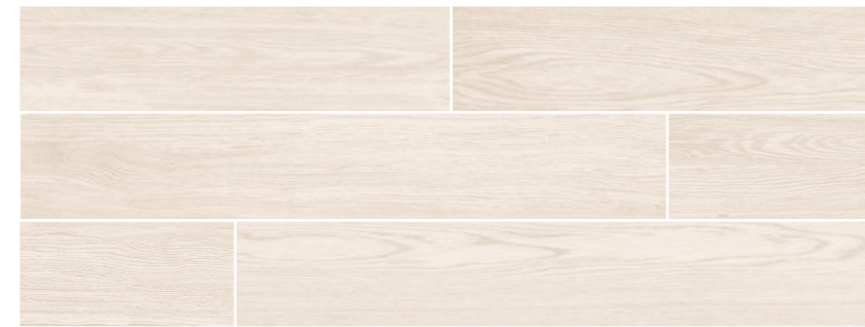

20X120

ARLES CHERRY

Arles Bianco

Arles Birch

Arles Cherry

Arles Walnut

Arles Wenge

WOOD
COLLECTION

ARLES

Formats

■ Matt | Y1