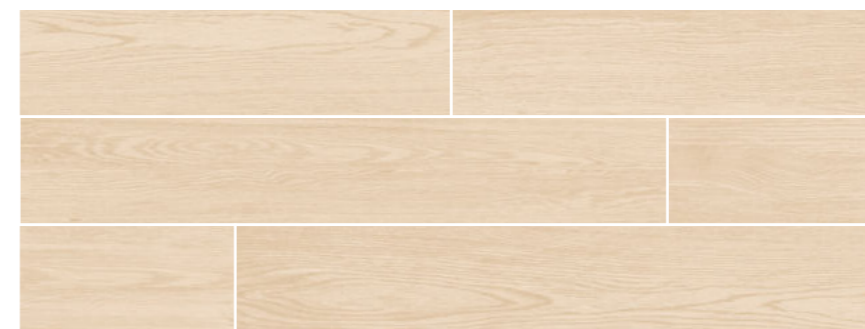

20X120

ARLES CHERRY

Arles Bianco

Arles Birch

Arles Cherry

Arles Walnut

Arles Wenge

WOOD
COLLECTION

ARLES

Formats

■ Matt | Y1